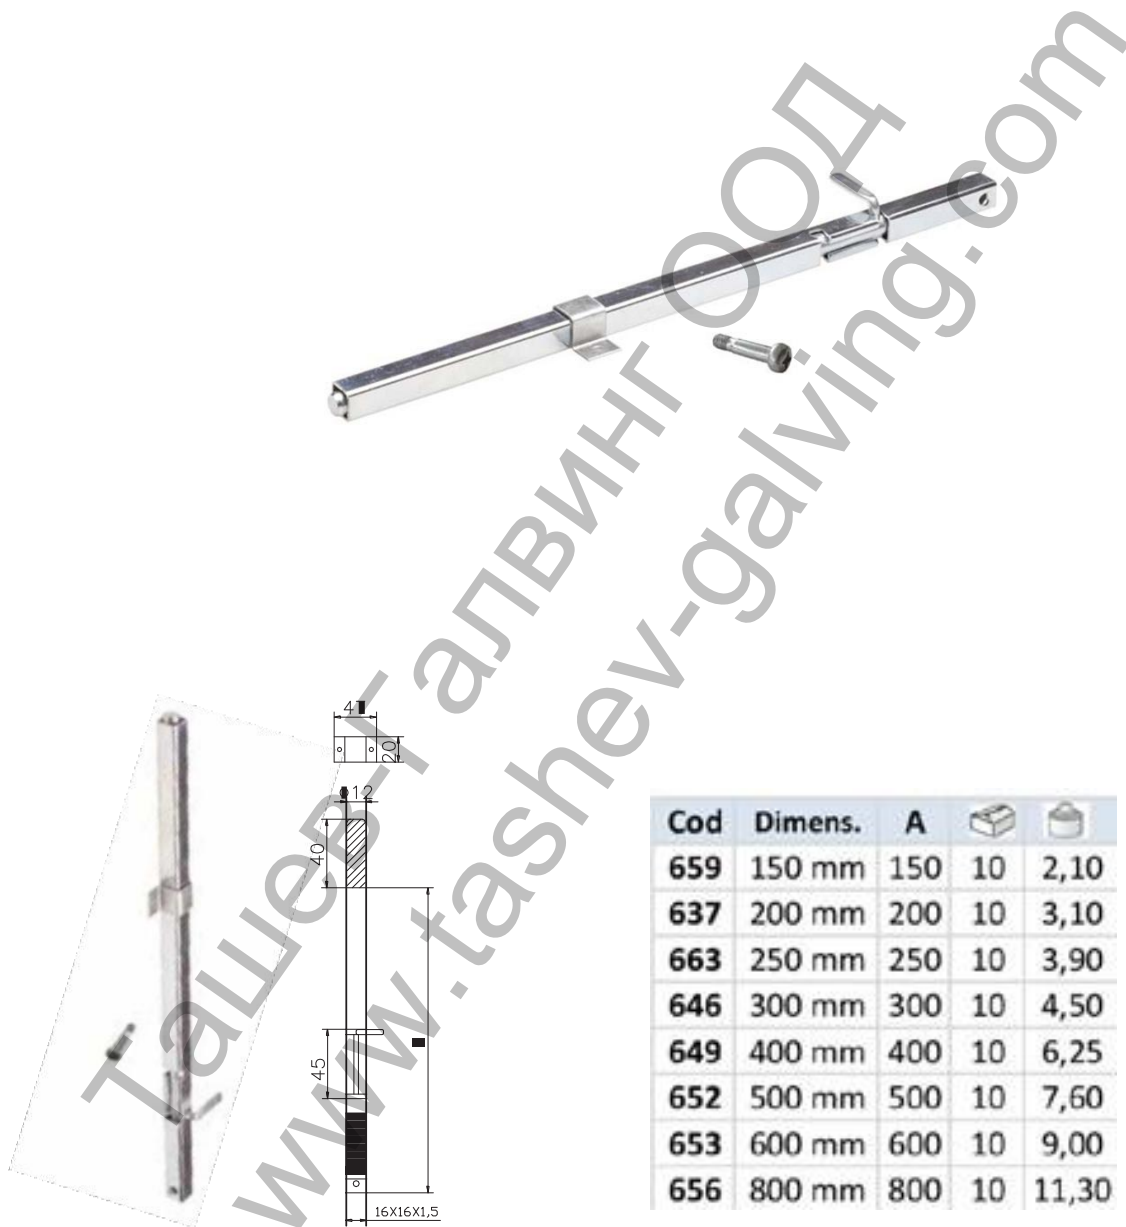

Сюрме Estebro® за входна врата квадратно с пружина 300 мм, полирано

Squared barrel bolt with spring and interchangeable puller

Family: Bolts

Material: Bolt of F-211 steel

Finish: Zinc-plated

Description:

Component used to prevent the involuntary opening of the door. The bolt, pushed by a spring, is displaced by the activation of the puller which operates as an anchorage. It has a hole for its fixing, or it can also be fixed by welding.

Apart from the folded puller, it is supplied with a M.6 screw that can be exchanged.

Продукт: [Сюрме Estebro® за входна врата квадратно с пружина 300 мм, полирано](#)

Категория: [Сюрмета и резета](#)

Бранд: [Estebro®](#)